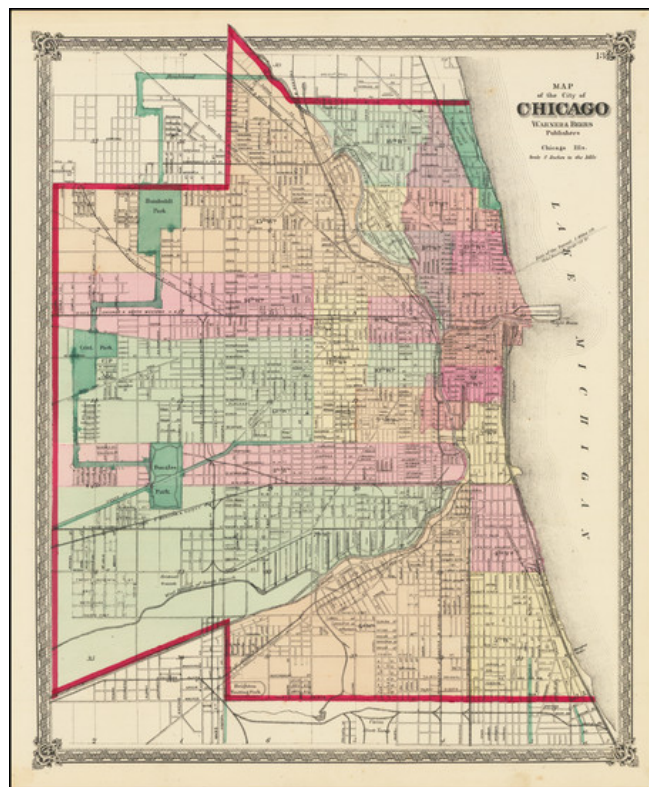

Barry Lawrence Ruderman Antique Maps Inc.

7407 La Jolla Boulevard
La Jolla, CA 92037

www.raremaps.com

(858) 551-8500
blr@raremaps.com

Map of the City of Chicago . . .

Stock#: 74252
Map Maker: Warner & Beers
Date: 1873
Place: Philadelphia
Color: Hand Colored
Condition: VG+
Size: 14 x 17 inches
Price: SOLD

Description:

Detailed map of Chicago, hand-colored by wards, and showing streets, roads, rail lines, buildings, parks, light houses, and other interesting features.

One of the best commercial atlas maps of the era. From Lloyd's scarce Atlas of the United States, which appeared only as an insert to Warner & Beers state and county atlases, and was never separately published.

Detailed Condition:

Original hand-color.