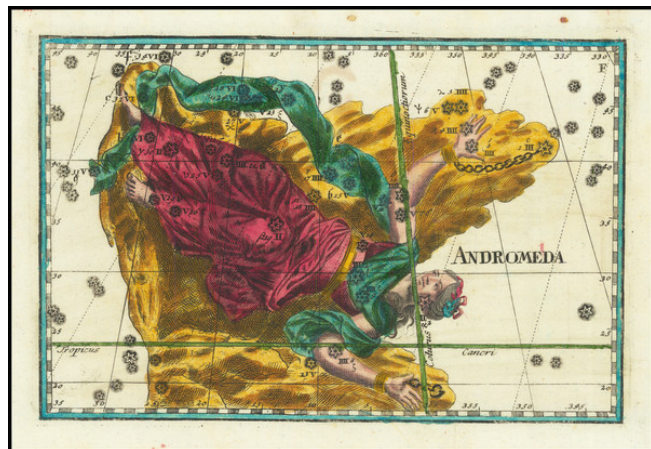

Barry Lawrence Ruderman Antique Maps Inc.

7407 La Jolla Boulevard
La Jolla, CA 92037

www.raremaps.com

(858) 551-8500
blr@raremaps.com

Andromeda

Stock#: 74248
Map Maker: Thomas
Date: 1730
Place: Frankfurt & Leipzig
Color: Hand Colored
Condition: VG+
Size: 8 x 5.5 inches
Price: \$ 375.00

Description:

"One of the Unsung Treasures of Celestial Cartography"

Fine old color example of Corbinianus Thomas's remarkable depiction of the constellation Andromeda.

Thomas's work is remarkable for its detailed treatment of single and small groups of constellations, the meticulous detail in which these fine images are engraved and the exceptional detail of the color work. Among its contemporaries, it is unquestionably a visual masterwork of great note.