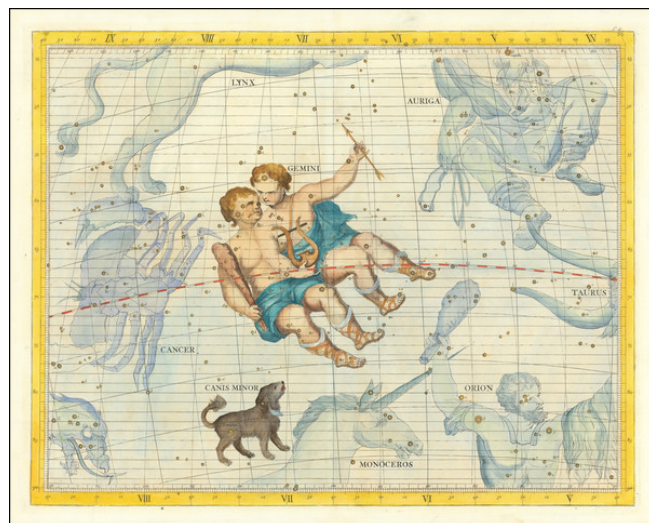

Barry Lawrence Ruderman Antique Maps Inc.

7407 La Jolla Boulevard
La Jolla, CA 92037

www.raremaps.com

(858) 551-8500
blr@raremaps.com

Gemini and Canis Minor

Stock#: 74189
Map Maker: Flamsteed
Date: 1728
Place: London
Color: Hand Colored
Condition: VG+
Size: 25 x 20 inches
Price: On Hold

Description:

Gorgeous map showing the constellation Gemini and Canis Minor, from John Flamsteed's rare celestial atlas.

John Flamsteed was the first Astronomer Royal at the London Observatory, winning out over Edmund Halley and Isaac Newton. He made a copious and thorough study of the heavens, but refused to publish his works, despite the urgings of his colleagues, including Halley and Newton. Finally, his life's work was published posthumously in 1728, in what is now an extremely scarce to rare work.