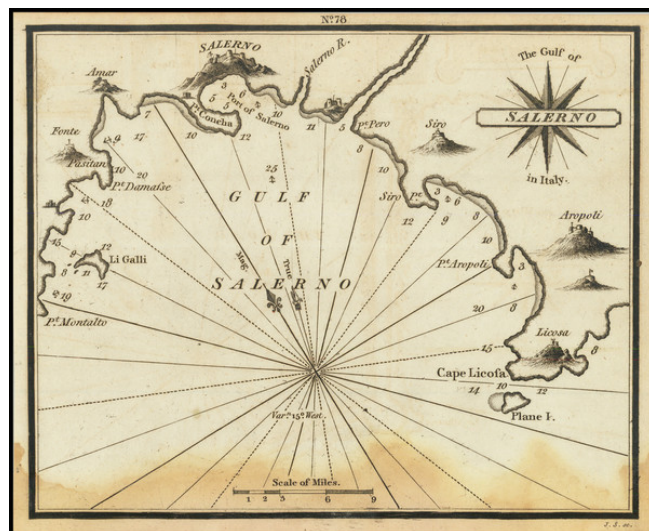

Barry Lawrence Ruderman Antique Maps Inc.

7407 La Jolla Boulevard
La Jolla, CA 92037

www.raremaps.com

(858) 551-8500
blr@raremaps.com

[Amalfi Coast] The Gulf of Salerno

Stock#: 74172
Map Maker: Heather
Date: 1802
Place: London
Color: Uncolored
Condition: VG
Size: 7.5 x 6 inches
Price: \$ 175.00

Description:

Rare chart of the Gulf of Salerno, including the Amalfi Coast, published by William Heather in London.

The chart is oriented with northeast at the top. Includes soundings, some topographical features, anchorages, a plan of the village, and several other points of interest.

The chart appeared in Heather's *The New Mediterranean Pilot . . .*, published in London in 1802.

Rarity

The charts from Heather's *New Mediterranean Pilot . . .* are extremely rare on the market. This is the first example of the chart we have ever seen.