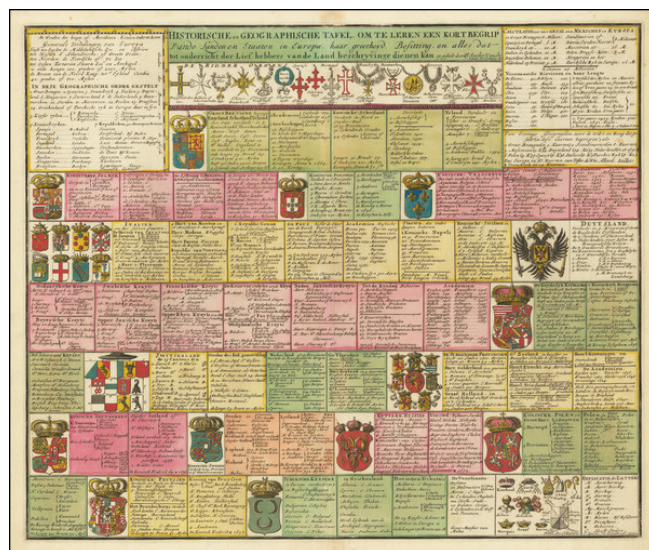

Stock#: 74159
Map Maker: Specht
Date: 1705
Place: Utrecht
Color: Hand Colored
Condition: VG+
Size: 23 x 19 inches
Price: \$ 475.00

Description:

European Coats of Arms

Ornate historical and geographical table, which includes 18 medals of various European orders and over 50 coats of arms of various European Countries and City States, including England, Spain, Germany, Poland, Russia, Turkey, Prussia and 8 Italian States.