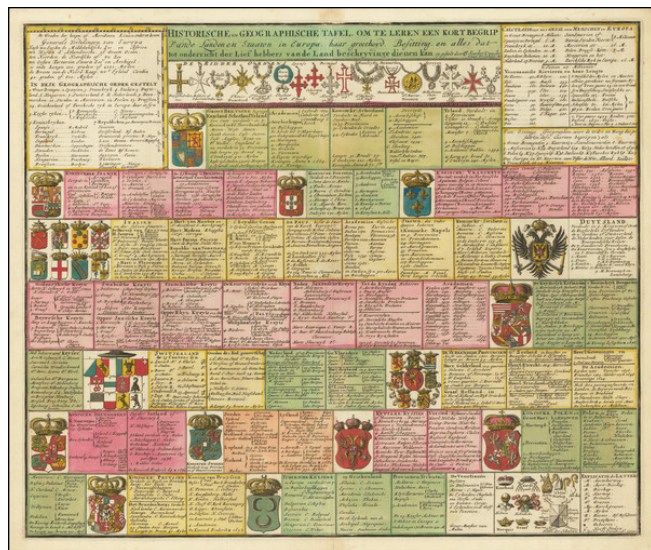

Stock#: 74159
Map Maker: Specht
Date: 1705
Place: Utrecht
Color: Hand Colored
Condition: VG+
Size: 23 x 19 inches
Price: \$ 475.00

Description:

European Coats of Arms

Ornate historical and geographical table, which includes 18 medals of various European orders and over 50 coats of arms of various European Countries and City States, including England, Spain, Germany Poland, Russia, Turkey, Prussia and 8 Italian States.