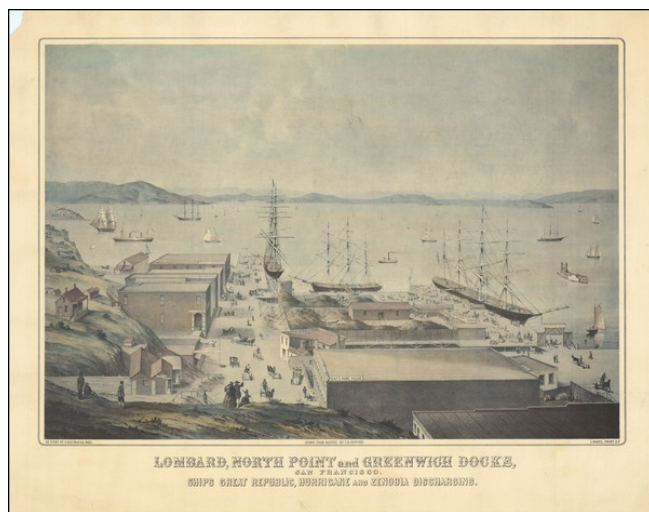

Barry Lawrence Ruderman Antique Maps Inc.

7407 La Jolla Boulevard
La Jolla, CA 92037

www.raremaps.com

(858) 551-8500
blr@raremaps.com

Lombard, North Point and Greenwich Docks, San Francisco. Ships Great Republic, Hurricane and Zenobia Discharging.

Stock#: 74128
Map Maker: Gifford
Date: 1857 circa (20th Century)
Place: San Francisco
Color: Color
Condition: VG
Size: 23 x 18 inches
Price: SOLD

Description:

Early 20th Century photographic reproduction of this rare early view of the San Francisco waterfront, original drawn by C.B. Gifford and lithographed by H. Eastman & A. Nahl of San Francisco.

The image shows a view of the docks from the hill above; shows warehouses (Scott's, Bay, Lombard, North Point, and Flints), Harbor View grocery building, California Ale building, ships unloading at the docks, ships in the bay, people and wagons in the streets.

The original is very rare and considerably larger than this example.

Detailed Condition:

Minor chip at top left.