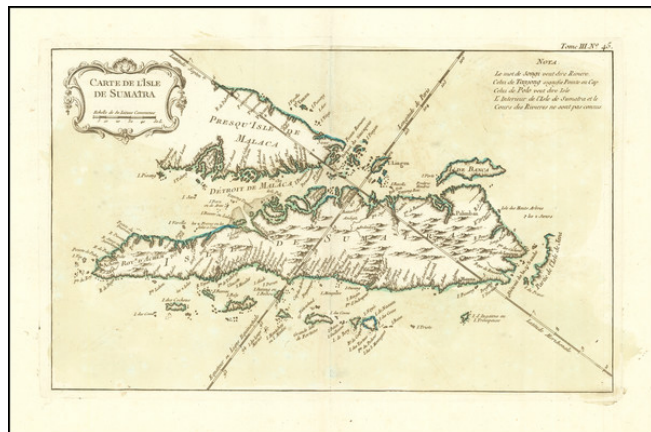

## Carte De L'Isle De Sumatra (shows Singapore)

**Stock#:** 74053  
**Map Maker:** Bellin  
**Date:** 1764  
**Place:** Paris  
**Color:** Hand Colored  
**Condition:** VG+  
**Size:** 14 x 8.5 inches  
**Price:** SOLD

### Description:

Finely engraved map of Sumatra, Malaysia and the Straits of Malacca, including Singapore.

The map appeared in Jacques Nicolas Bellin's *Le Petit Atlas Maritime Recueti de Cartes et Plans des Quatre Parlies du Monde en Cinq Volumes*, first published in Paris in 1764.

### Jacques Nicolas Bellin

Jacques Nicolas Bellin (1703-1772) is among the most important mapmakers of the 18th Century.

In 1721, at age 18, he was appointed hydrographer (chief cartographer) to the French Navy. In August 1741, he became the first Ingénieur de la Marine of the Depot des cartes et plans de la Marine (the French Hydrographical Office) and was named Official Hydrographer of the French King.

During his term as Official Hydrographer, the Depot was the single most active center for the production of sea charts and maps, including large folio format sea-charts of France, the *Neptune Francois*. He also produced a number of sea-atlases of the world, e.g., the *Atlas Maritime* and the *Hydrographie Francaise*. These gained fame, distinction and respect all over Europe and were republished throughout the 18th and even in the succeeding century.