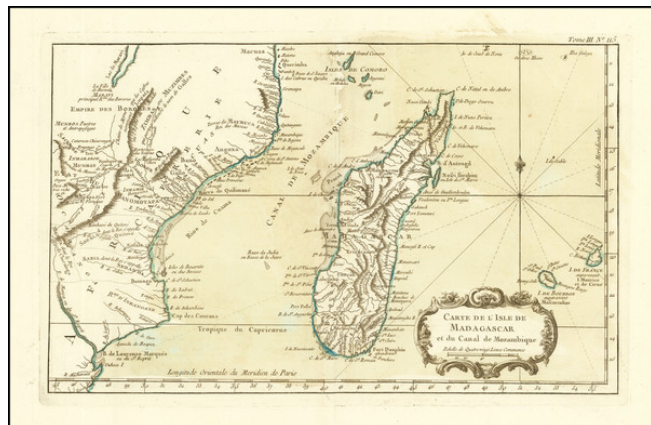

**Barry Lawrence Ruderman
Antique Maps Inc.**

7407 La Jolla Boulevard
La Jolla, CA 92037

www.raremaps.com

(858) 551-8500
blr@raremaps.com

Carte de l'Isle de Madagascar et du Canal du Mozambique

Stock#: 74038
Map Maker: Bellin
Date: 1764
Place: Paris
Color: Hand Colored
Condition: VG+
Size: 13.7 x 8.5 inches
Price: \$ 195.00

Description:

Fine example of Bellin's map of Madagascar and the contiguous coast of Africa.

The map appeared in Bellin's monumental *Petit Atlas Maritime*.

Detailed Condition:

Old color