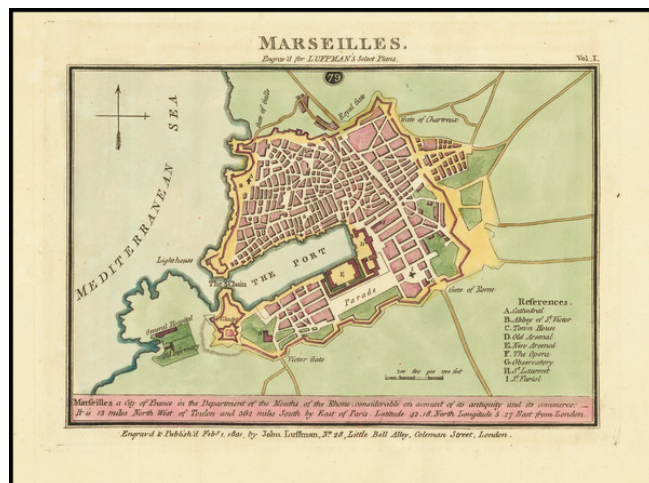

## Marseilles

**Stock#:** 74036  
**Map Maker:** Luffman  
**Date:** 1801  
**Place:** London  
**Color:** Hand Colored  
**Condition:** VG+  
**Size:** 6.5 x 5 inches  
**Price:** SOLD

### Description:

Rare plan of Marseilles, published in London by John Luffman.