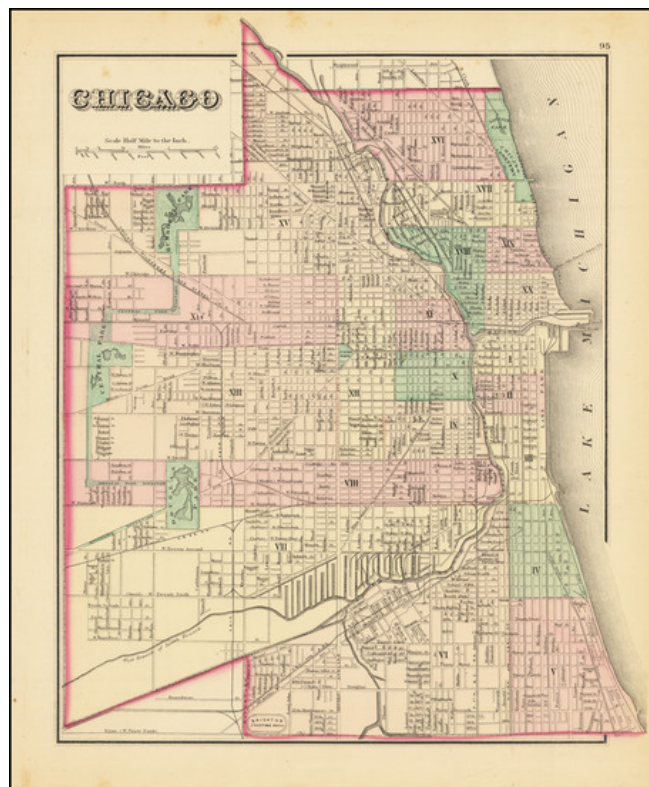

Barry Lawrence Ruderman Antique Maps Inc.

7407 La Jolla Boulevard
La Jolla, CA 92037

www.raremaps.com

(858) 551-8500
blr@raremaps.com

Chicago

Stock#: 74035
Map Maker: Gray
Date: 1875
Place: Philadelphia
Color: Hand Colored
Condition: VG+
Size: 13 x 16 inches
Price: \$ 195.00

Description:

Detailed map of Chicago, colored by wards.

Shows streets, squares, public buildings, parks, and a host of other details.

Detailed Condition: