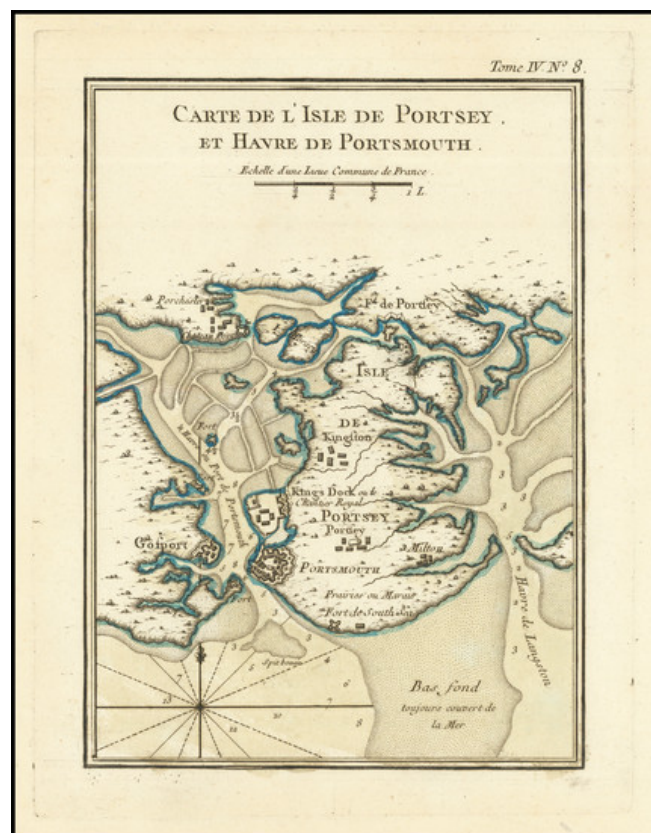

## Carte de L'Isle de Portsey et Havre de Portsmouth.

**Stock#:** 74003  
**Map Maker:** Bellin  
**Date:** 1765  
**Place:** Paris  
**Color:** Hand Colored  
**Condition:** VG+  
**Size:** 6 x 8.5 inches  
**Price:** \$ 145.00

### Description:

Antique engraved plan of the area around Portsmouth, England, a vital part of the British naval system, published by Jacques Nicolas Bellin in Paris in 1764.

The French would have keenly watched the goings-on in Portsmouth as it was the seat of much of the Royal Navy.

### Detailed Condition:

Original hand-color.