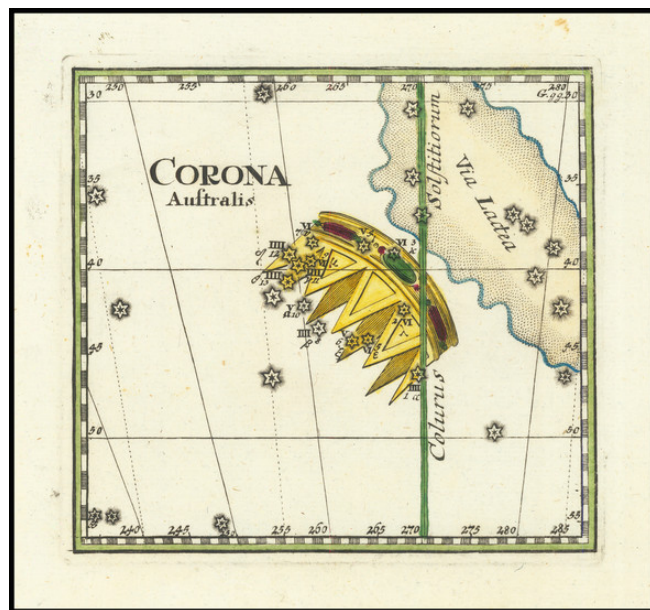

Barry Lawrence Ruderman Antique Maps Inc.

7407 La Jolla Boulevard
La Jolla, CA 92037

www.raremaps.com

(858) 551-8500
blr@raremaps.com

Corona Australis (The Crown)

Stock#: 74002

Map Maker: Thomas

Date: 1730

Place: Frankfurt & Leipzig

Color: Hand Colored

Condition: VG+

Size: 5 x 5 inches

Price: \$ 345.00

Description:

"One of the Unsung Treasures of Celestial Cartography"

Fine old color example of Corbinianus Thomas's remarkable depiction of the constellation Corona Australis (or the Southern Crown).

Thomas's work is remarkable for its detailed treatment of single and small groups of constellations, the meticulous detail in which these fine images are engraved, and the exceptional detail of the colorwork. Among its contemporaries, it is unquestionably a visual masterwork of great note.

Detailed Condition:

Original hand-color.