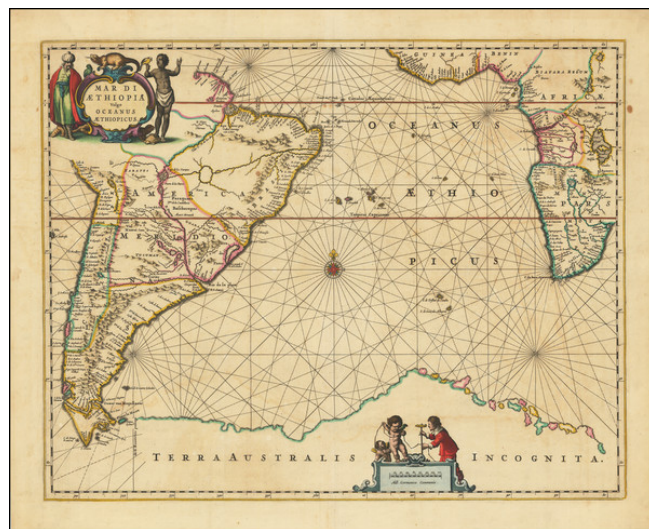

Barry Lawrence Ruderman Antique Maps Inc.

7407 La Jolla Boulevard
La Jolla, CA 92037

www.raremaps.com

(858) 551-8500
blr@raremaps.com

Mar Di Aethiopia Vulgo Oceanus Aethiopicus

Stock#: 73997
Map Maker: Jansson
Date: 1650 circa
Place: Amsterdam
Color: Hand Colored
Condition: VG+
Size: 22 x 17.5 inches
Price: \$ 1,200.00

Description:

Detailed old color example of Jansson's sea chart of the South Atlantic, showing the coastlines of South America, Southwestern Africa and the imagined Terra Australis.

Tierra del Fuego is separated from the continent and a huge Terra Australis Incognita in the south. The map locates several islands in the Atlantic including Dos Picos, Sebald de waerts Eylanden (Falklands), and S. Helena Nova. Includes 2 decorative cartouches.