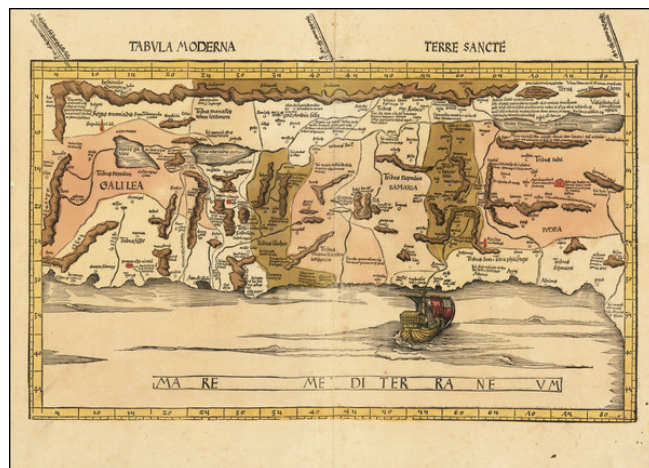

Description:

Waldseemuller's Modern Map of the Holy Land.

Strong original hand-color example of Waldseemuller's modern map of the Holy Land.

This work was based on the manuscript maps of Sanuto and Vesconte of c.1320, which were updated by Nicholaus Germanus in 1482 to include more cities and textual information.

In its greatest departure from the Ptolemaic model, the map shows the land of Palestine divided among the 12 tribes of Judaea. The map is oriented to the southeast as indicated by the lines of latitude in the top margin. The map is very similar to the modern Holy Land map first issued in the 1482 Ulm edition of Ptolemy's *Geographia*, but includes additional decorative embellishments, including the large ship.

The first modern atlas, prepared by Martin Waldseemuller using the translation of Mathias Ringmann. This is one of the most important editions of Ptolemy, containing many new regional maps. Twenty new maps based on contemporary knowledge were included by Waldseemuller, in addition to the traditional twenty-seven Ptolemaic maps derived from the 1482 Ulm edition.

Martin Waldseemuller and his associate Mathias Ringmann, prepared this edition of Ptolemy, partly at the expense of Duke Rene of Lorraine. It was brought to completion by Jacobus Eszler and Georgius Ubelin. The atlas contains the first map in an atlas entirely devoted to America (Tabula terre nove), often called the "Admiral's map" after Columbus. The map of Lotharingia (the first map of the Duchy of Lorraine), printed in black, red and olive, is one of the earliest examples of color-printing. This edition was reprinted in 1520 using the same woodcut blocks.