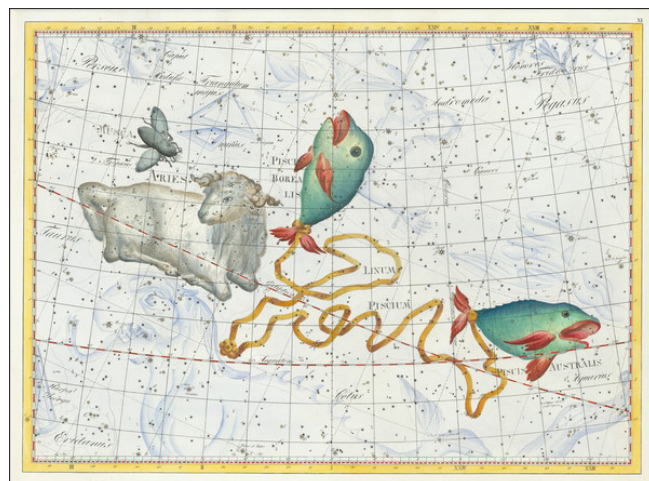

Barry Lawrence Ruderman Antique Maps Inc.

7407 La Jolla Boulevard
La Jolla, CA 92037

www.raremaps.com

(858) 551-8500
blr@raremaps.com

XI. Aris, Piscis Borealis, Piscis Australis, Linum Piscium

Stock#: 73947
Map Maker: Bode
Date: 1801
Place: Berlin
Color: Hand Colored
Condition: VG+
Size: 32 x 23 inches
Price: \$ 3,400.00

Description:

A magnificent hand-colored engraved celestial plate from "the most elaborate atlas of stars and constellations published to date and perhaps the last great star atlas." - David Rumsey

Impressive celestial engraving from the large folio 1801 first edition of Johann Elert Bode's *Uranographia*.

The plate depicts the constellations Aris, the two Pisces, Musca, Obliquity (the southern cord) etc.

Hundreds, if not thousands, of stars are depicted on the plate, with their levels of brightness classified and indicated by a system of symbols. There are approximately seven levels of brightness indicated.