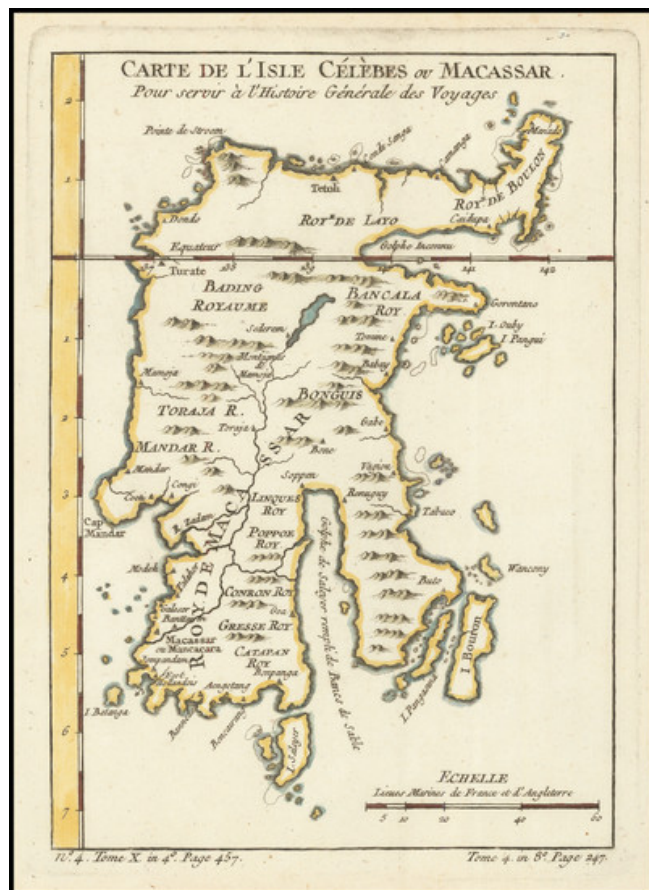

## Carte De L'Isle Celebes ou Macassar Pour servir a l'Histoire Generale des Voyages

**Stock#:** 73886  
**Map Maker:** Bellin  
**Date:** 1757  
**Place:** Paris  
**Color:** Hand Colored  
**Condition:** VG+  
**Size:** 6 x 8.5 inches  
**Price:** \$ 125.00

### Description:

Bellin's antique engraved map of the Celebes, Indonesia.

One of the maps produced by Nicholas Bellin for Prevost d'Exiles influential travel book, *L'Histoire Generale des Voyages*.