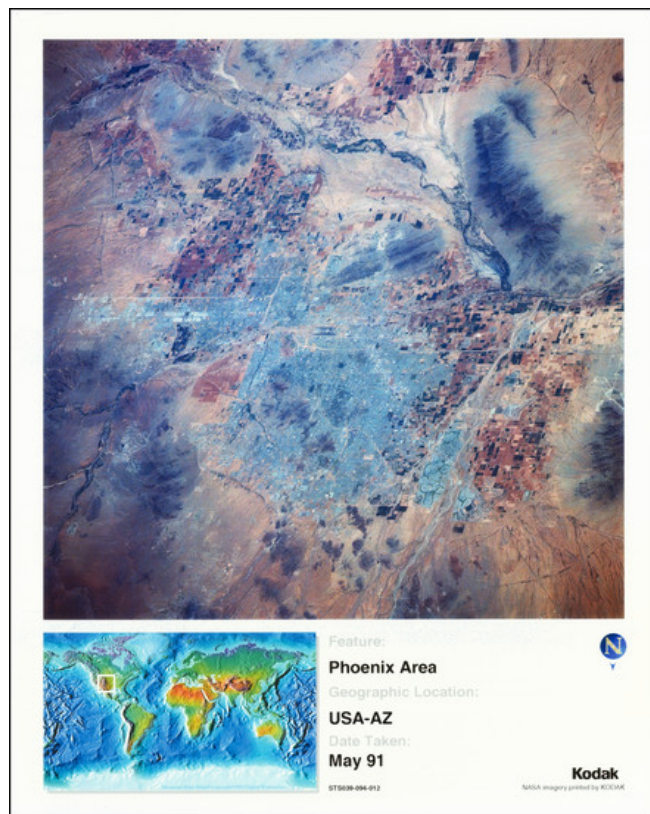

Barry Lawrence Ruderman Antique Maps Inc.

7407 La Jolla Boulevard
La Jolla, CA 92037

www.raremaps.com

(858) 551-8500
blr@raremaps.com

Phoenix Area

Stock#: 73858
Map Maker: NASA / Kodak
Date: 1991
Place: n.p.
Color: Color
Condition: VG+
Size: 17.5 x 22.5 inches
Price: \$ 145.00

Description:

Interesting photographic poster of satellite imagery of Phoenix, taken by NASA in May of 1991.

The image encompasses all of the Phoenix metro area, as it was in the early 1990s, with surrounding mountains, etc.

The map comes from a series of posters that were apparently prepared by Kodak for internal use to demonstrate how their technology could be used with the budding field of satellite imagery.

Detailed Condition: