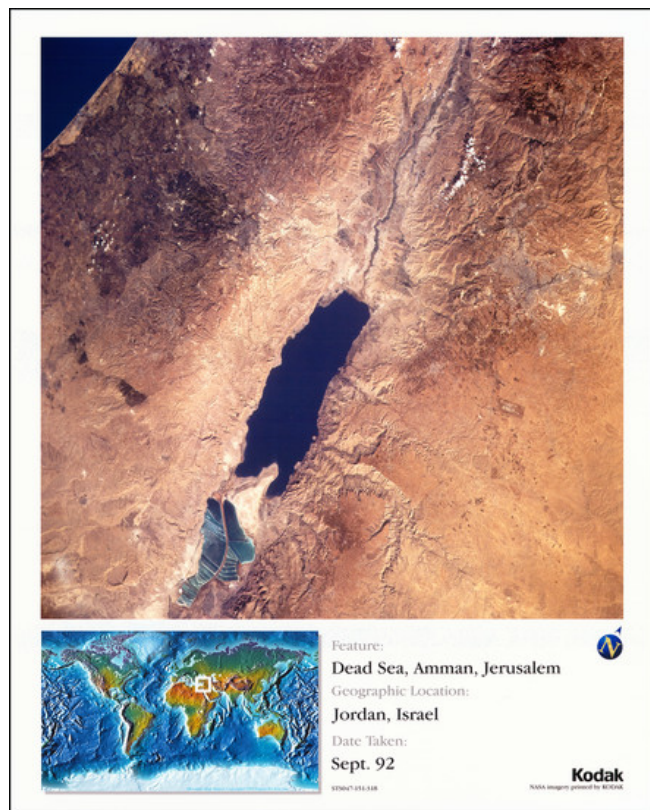

Barry Lawrence Ruderman Antique Maps Inc.

7407 La Jolla Boulevard
La Jolla, CA 92037

www.raremaps.com

(858) 551-8500
blr@raremaps.com

Dead Sea, Amman, Jerusalem

Stock#: 73857
Map Maker: NASA / Kodak
Date: 1992
Place: n.p.
Color: Color
Condition: VG+
Size: 17.5 x 22.5 inches
Price: \$ 145.00

Description:

Interesting photographic poster of satellite imagery of the Holy Land around the Dead Sea, taken by NASA in September of 1992.

The image encompasses parts of Israel and Jordan, including Jerusalem and Amman.

The map comes from a series of posters that were apparently prepared by Kodak for internal use to demonstrate how their technology could be used with the budding field of satellite imagery.

Detailed Condition: