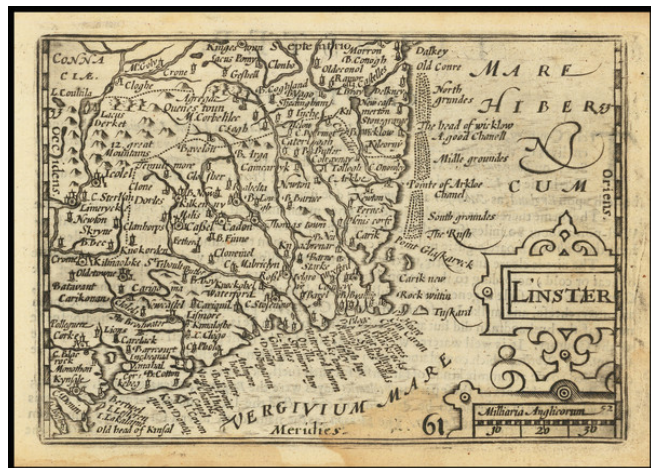

Barry Lawrence Ruderman Antique Maps Inc.

7407 La Jolla Boulevard
La Jolla, CA 92037

www.raremaps.com

(858) 551-8500
blr@raremaps.com

Linster

Stock#: 73850
Map Maker: Speed
Date: 1646
Place: London
Color: Uncolored
Condition: Good
Size: 5 x 3.5 inches
Price: \$ 145.00

Description:

Nice example of Speed's map of Leinster, from Speed's *Epitome*.

The maps were engraved by Peter Van Den Keere (Petrus Kaerius).

Detailed Condition:

Faint dampstain in the lower-right corner.