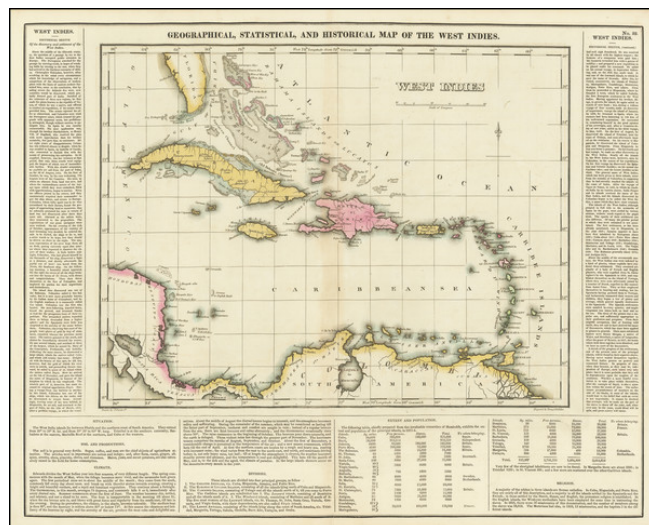

## Geographical, Statistical and Historical Map of The West Indies

**Stock#:** 73845  
**Map Maker:** Carey & Lea  
**Date:** 1822  
**Place:** Philadelphia  
**Color:** Hand Colored  
**Condition:** VG+  
**Size:** 20.5 x 16.5 inches  
**Price:** \$ 195.00

### Description:

Detailed general map of the Caribbean, from Carey & Lea's rare American Atlas.

Carey & Lea's Atlas is highly prized not only for its cartographic information but the marvelous information about each of the states and territories included. The atlas was issued in 6 editions in English, French and German, between 1822 and 1827.

### Detailed Condition:

Original hand-color. Very faint centerfold tone.