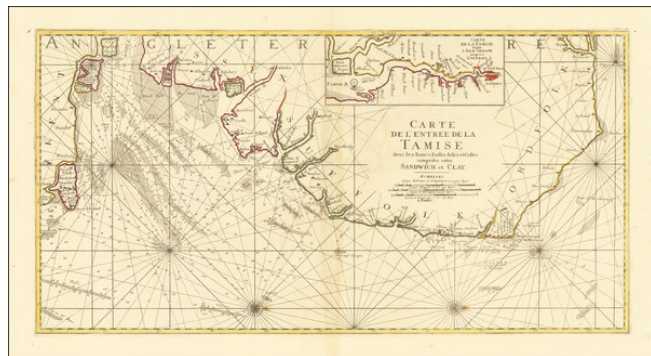

Barry Lawrence Ruderman Antique Maps Inc.

7407 La Jolla Boulevard
La Jolla, CA 92037

www.raremaps.com

(858) 551-8500
blr@raremaps.com

Carte de L'Entree de la Tamise... Sandwich et Clay.

Stock#: 73808
Map Maker: Jaillot / Mortier
Date: 1693
Place: Amsterdam
Color: Hand Colored
Condition: VG+
Size: 34.5 x 18 inches
Price: \$ 495.00

Description:

Attractive antique map of the east coast of England and the entrance to the Thames Estuary, published in Amsterdam at the end of the 17th century.

The shoals of the entrance to the Thames are well rendered.

This map was published a few decades after the famous Dutch "Raid on the Medway", through the area covered by the chart.

Detailed Condition:

Original outline hand-color.