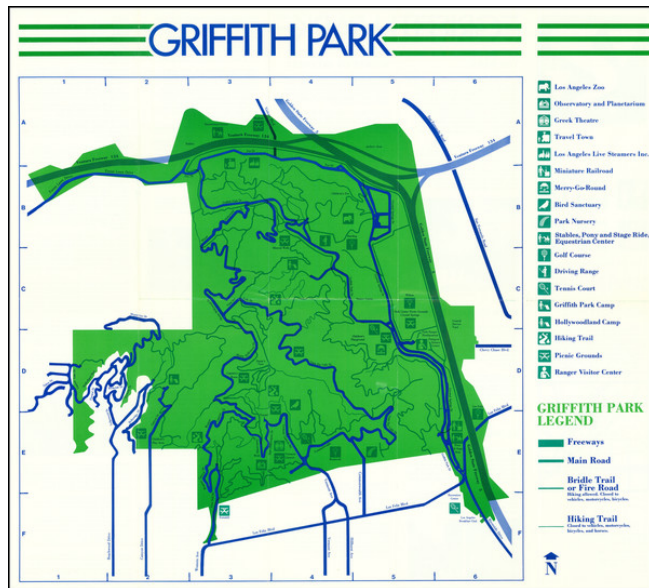

Barry Lawrence Ruderman Antique Maps Inc.

7407 La Jolla Boulevard
La Jolla, CA 92037

www.raremaps.com

(858) 551-8500
blr@raremaps.com

Griffith Park

Stock#: 73803
Map Maker: Los Angeles Department of Recreation and Parks
Date: 1965 circa
Place: Los Angeles
Color: Color
Condition: VG+
Size: 17.5 x 19 inches
Price: \$ 145.00

Description:

Interesting 1960s era map of Griffith Park, highlighting recreational activities, roads, trails and other activities.

Detailed Condition: