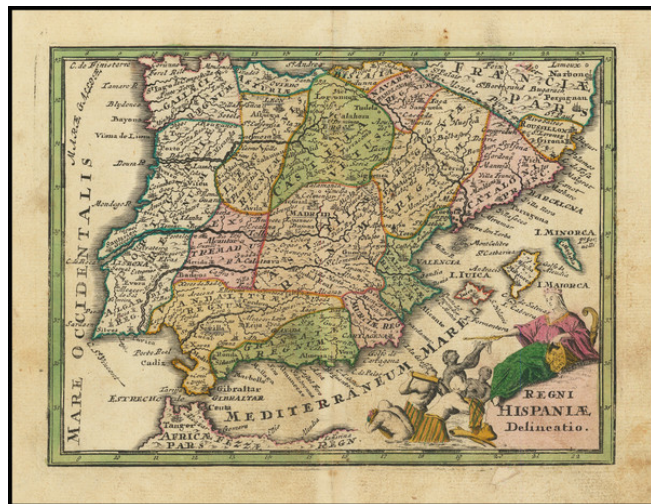

## Regni Hispaniae Delineatio

**Stock#:** 73789  
**Map Maker:** Zurner / Weigel  
**Date:** 1729  
**Place:** Nuremberg  
**Color:** Hand Colored  
**Condition:** VG  
**Size:** 7 x 5 inches  
**Price:** \$ 145.00

### Description:

Decorative map from a scarce A.F. Zurner atlas. Full original color. Decorative cartouche shows Queen Isabella and Indians from the new world delivering gold offerings. A scarce decorative map.