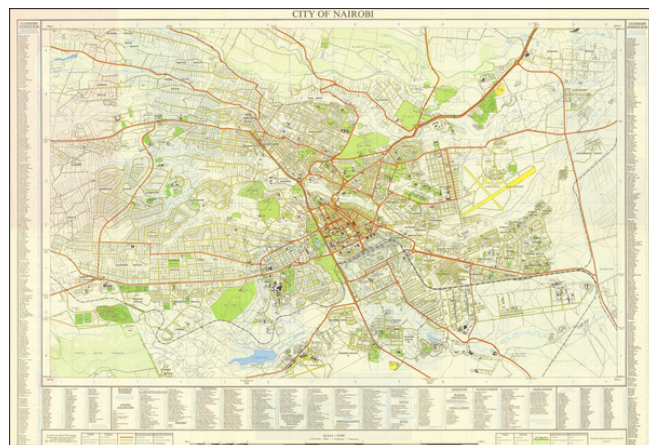

## City of Nairobi Map and Guide

**Stock#:** 73767  
**Map Maker:** Survey of Kenya  
**Date:** 1971  
**Place:** Nairobi  
**Color:** Color  
**Condition:** VG+  
**Size:** 34.5 x 23.7 inches  
**Price:** \$ 345.00

### Description:

Detailed city plan of Nairobi, issued by the Survey of Kenya in 1971.

The map is quite detailed, showing hundreds if not thousands of building outlines, as well as streets, subdivision and neighborhood names, landmark buildings, airports, etc.

The cartography is complex yet legible. The verso text is in German, French, and English, indicating the map's target market of tourists.

### Detailed Condition:

Folding map, printed on both sides.