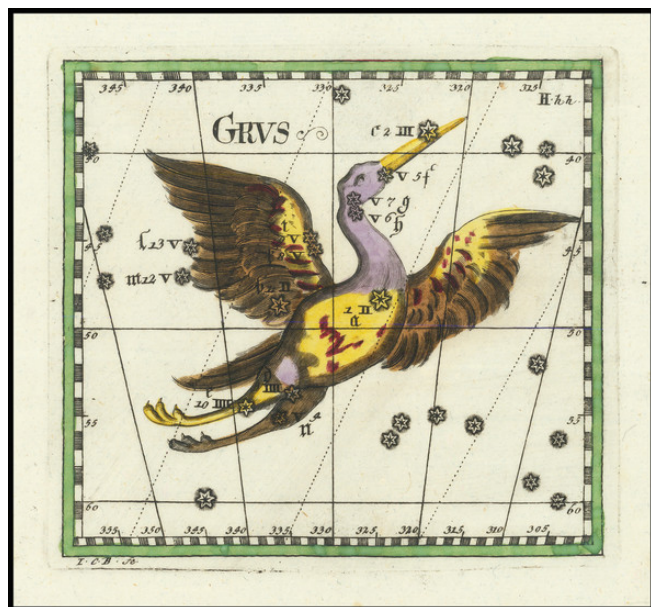

## Grus (The Crane)

**Stock#:** 73736  
**Map Maker:** Thomas  
**Date:** 1730  
**Place:** Frankfurt & Leipiz  
**Color:** Hand Colored  
**Condition:** VG+  
**Size:** 5 x 4.5 inches  
**Price:** \$ 345.00

### Description:

*"One of the Unsung Treasures of Celestial Cartography"*

Fine old color example of Corbinianus Thomas's remarkable depiction of the constellation Grus (the Crane).

Thomas's work is remarkable for its detailed treatment of single and small groups of constellations, the meticulous detail in which these fine images are engraved and the exceptional detail of the color work. Among its contemporaries, it is unquestionably a visual masterwork of great note.