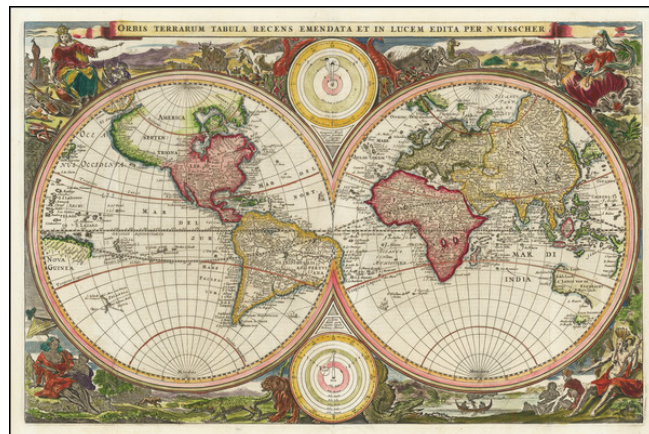

### Description:

Scarce first state of Visscher's double hemisphere map of the world, which includes many of the great 17th Century cartographic myths and errors.

A massive land extension north of California reaches nearly to Asia and shows the Straits of Anian and NW Passage, with dozens of early place names on the NW Coast, including Quivira Regnum, which appears twice (one just opposite the Straits of Anian and once just east of the Rio Grande River).

North America is misconfigured in a manner similar to early world maps by Hondius. A partial New Zealand and Australia both appear. The tracks of Magellan's circumnavigation are shown, along with other cartographic misconceptions.

Four allegorical female figures represent the four continents (Europe, Asia, America and Africa), along with exotic allegorical scenes.

The present map is Visscher's second world map to appear in a Bible, after his map of 1657. {{ inventory\_detail\_link('31240') }}

Visscher's Bible map was probably the single most copied world map of the 17th and 18th Century, with a number of different engravers copying the cartography and decorative elements for nearly 100 years. Per