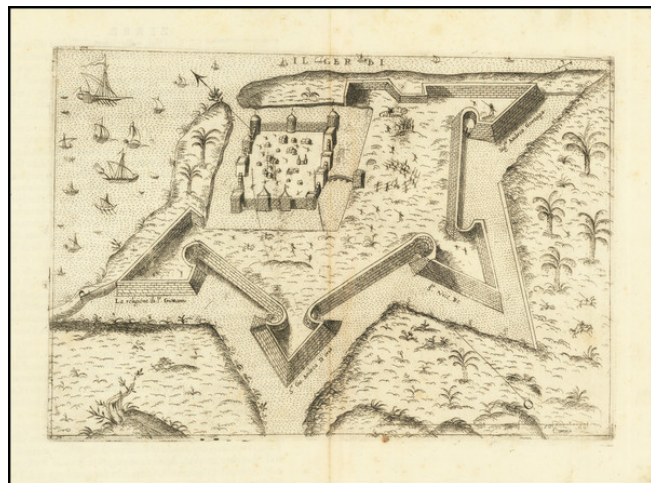

Barry Lawrence Ruderman Antique Maps Inc.

7407 La Jolla Boulevard
La Jolla, CA 92037

www.raremaps.com

(858) 551-8500
blr@raremaps.com

Il Gerbi [Borj El Kebir, Tunisia]

Stock#: 73716
Map Maker: Forlani / Zaltieri
Date: 1567 circa (1569?)
Place: Venice
Color: Uncolored
Condition: VG+
Size:
Price: \$ 575.00

Description:

Rare Lafreri-school plan of the Borj El Kebir, also known as Borj El Ghazi Mustapha, in present-day Tunisia.

The map is oriented with northeast at the top, and illustrates a substantial fortress, which, at the time, was an important military feature on the southern coastline of the Mediterranean.

Because of its geopolitical importance, El Kebir was one of the better-mapped of all foreign cities covered by 16th-century Italian mapmakers.

Bifulco and Ronca date the map to circa 1567 and attribute it to Paolo Forlani. The present example has text on verso, suggesting that it was from one of two editions of Ballino's *De disegni delle più illustri citta, et fortezze del mondo*, both of which were published in Venice in 1569 by Zaltieri.

Bifulco & Ronca (2018) comment:

Anonymous map without editorial data attributed to Paolo Forlani. It represents the fort of Houmt Souk, and derives from the anonymous sheet that we attribute to Lafreri. The work is included in three of the five known copies of the collection Il primo libro delle citta et fortezze del mondo, which contains plates by Forlani and Domenico Zenoi. The map, which is also found in large-format composite collections, is reprinted unaltered by Bolognino Zaltieri, and included in two different editions of Giulio Ballino's work De disegni delle più illustri citta, et fortezze del mondo, both published in Venice 1569. No plate variants are known, but Zaltieri's editions have a descriptive text on the reverse.