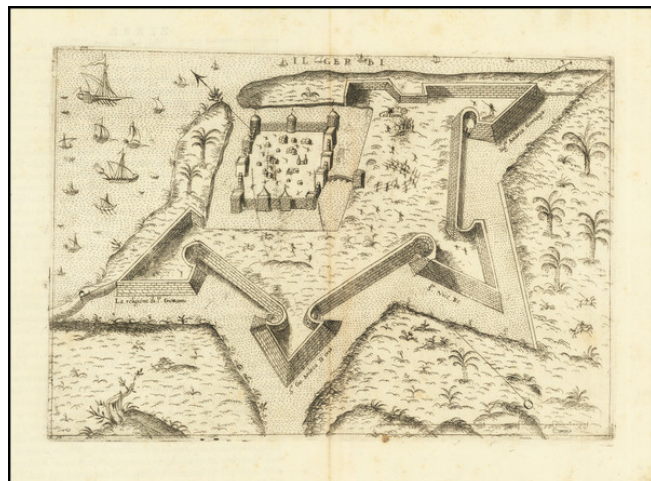

Barry Lawrence Ruderman Antique Maps Inc.

7407 La Jolla Boulevard
La Jolla, CA 92037

www.raremaps.com

(858) 551-8500
blr@raremaps.com

Il Gerbi [Borj El Kebir, Tunisia]

Stock#: 73716
Map Maker: Forlani / Zaltieri
Date: 1567 circa (1569?)
Place: Venice
Color: Uncolored
Condition: VG+
Size: 11 x 7.5 inches
Price: \$ 575.00

Description:

Rare Lafreri-school plan of the Borj El Kebir, also known as Borj El Ghazi Mustapha, in present-day Tunisia.

The map is oriented with northeast at the top, and illustrates a substantial fortress, which, at the time, was an important military feature on the southern coastline of the Mediterranean.

Because of its geopolitical importance, El Kebir was one of the better-mapped of all foreign cities covered by 16th-century Italian mapmakers.

Bifulco and Ronca date the map to circa 1567 and attribute it to Paolo Forlani. The present example has text on verso, suggesting that it was from one of two editions of Ballino's *De disegni delle più illustri citta, et fortezze del mondo*, both of which were published in Venice in 1569 by Zaltieri.

Bifulco & Ronca (2018) comment:

Anonymous map without editorial data attributed to Paolo Forlani. It represents the fort of Houmt Souk, and derives from the anonymous sheet that we attribute to Lafreri. The work is included in three of the five known copies of the collection Il primo libro delle citta et fortezze del mondo, which contains plates by Forlani and Domenico Zenoi. The map, which is also found in large-format composite collections, is reprinted unaltered by Bolognino Zaltieri, and included in two different editions of Giulio Ballino's work De disegni delle più illustri citta, et fortezze del mondo, both published in Venice 1569. No plate variants are known, but Zaltieri's editions have a descriptive text on the reverse.