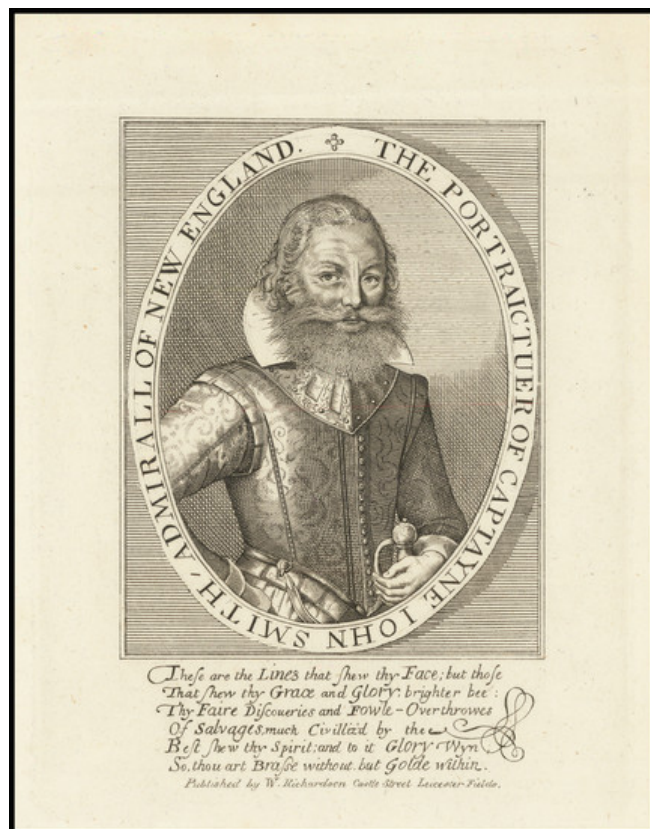

## The Portraictuer Of Captayne Iohn Smith / Admiral Of New England.

**Stock#:** 73703  
**Map Maker:** De Passe  
**Date:** 1616 (1820 ca)  
**Place:** London  
**Color:** Uncolored  
**Condition:** VG+  
**Size:** 4 x 6 inches  
**Price:** \$ 245.00

### Description:

Fine later edition of the Simon De Passe's portrait of Captain John Smith, re-issued by William Richardson circa 1820.

This is the classic view of Smith in his military attire, hand on sword, ready to face the challenges of the New World.

The same image appears on his map of New England published in the early 17th century.