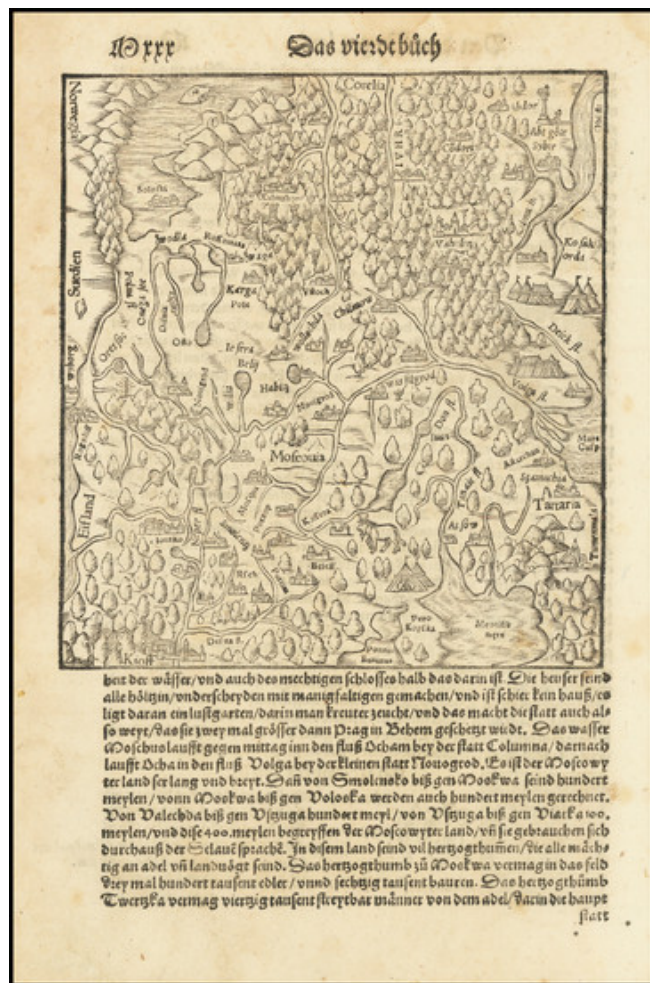

Barry Lawrence Ruderman Antique Maps Inc.

7407 La Jolla Boulevard
La Jolla, CA 92037

www.raremaps.com

(858) 551-8500
blr@raremaps.com

Moschovie

Stock#: 73700
Map Maker: Munster
Date: 1554
Place: Basle
Color: Uncolored
Condition: VG
Size: 6.5 x 10 inches Including Text
Price: \$ 145.00

Description:

Detailed regional map of Russia, extending to the Black Sea & Caspian Sea.

Shows tartar tribal tents, animals and other interesting embellishments. Munster's Cosmography was one of the most influential geographical works of the 16th Century. It was published in a number of editions over a half century and was continuously revised and updated to include new illustrations and updated information.