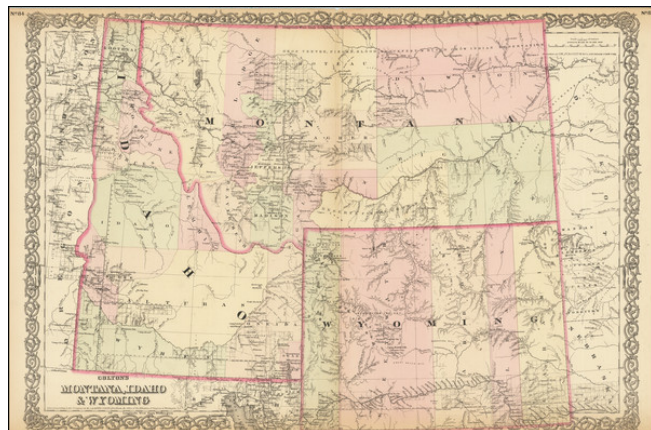

Barry Lawrence Ruderman Antique Maps Inc.

7407 La Jolla Boulevard
La Jolla, CA 92037

www.raremaps.com

(858) 551-8500
blr@raremaps.com

Colton's Montana, Idaho & Wyoming

Stock#: 73679
Map Maker: Colton
Date: 1876
Place: New York
Color: Hand Colored
Condition: VG
Size: 25 x 17.5 inches
Price: SOLD

Description:

Remarkable large format map of the Territories of Montana, Wyoming and Idaho, from a scarce late edition of Colton's Atlas.

Wyoming is shown with only 5 counties. Idaho has 9 counties.

The results of the earliest state surveys are shown. Many Indian Tribes, Forts, Military Reservations, towns, rivers, mountains, lakes, etc. The railroad lines with each station are identified.