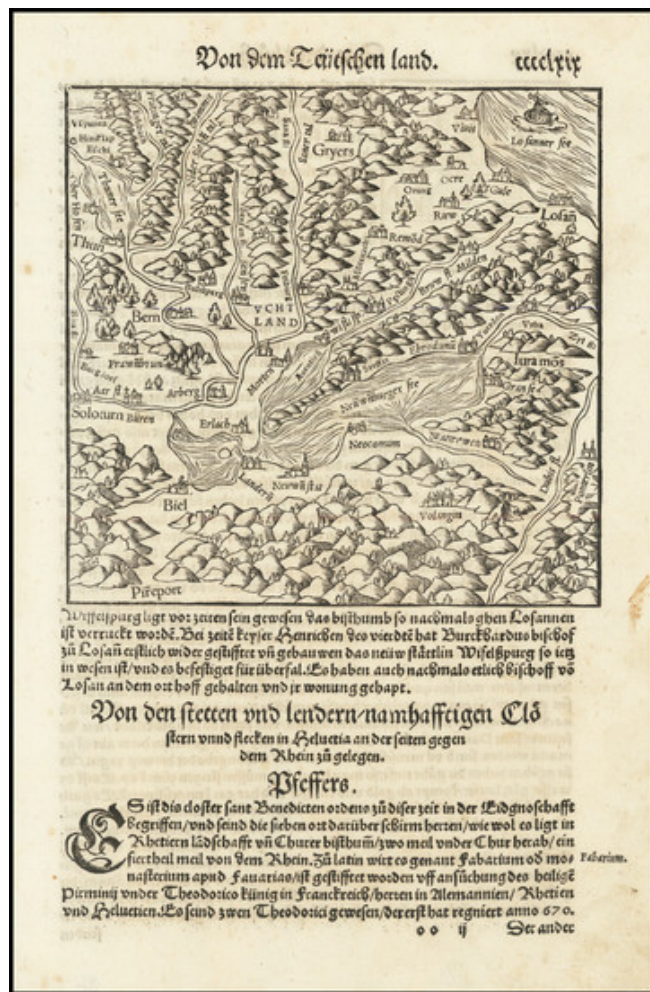

**Barry Lawrence Ruderman
Antique Maps Inc.**

7407 La Jolla Boulevard
La Jolla, CA 92037

www.raremaps.com

(858) 551-8500
blr@raremaps.com

[Lake Neuchâtel]

Stock#: 73670
Map Maker: Munster
Date: 1554 circa
Place: Basle
Color: Uncolored
Condition: VG
Size: 6 x 10.3 inches (Including text)
Price: \$ 145.00

Description:

Detailed map of the area around Lake Neuchâtel in Switzerland, from Munster's *Cosmographia*, one of the most influential geographical works of the 16th Century, first published in 1544.

Detailed Condition: