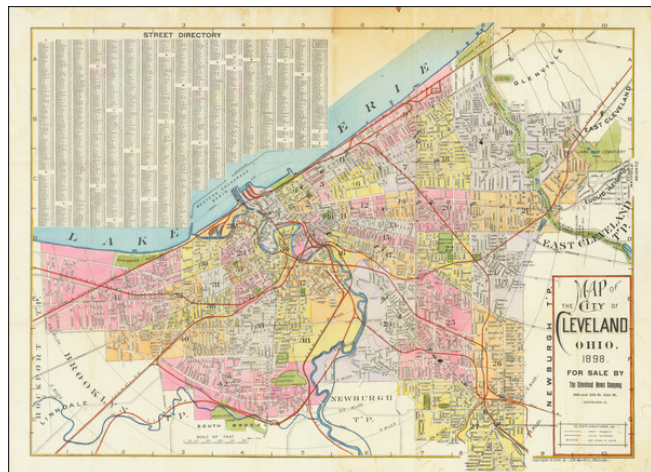

Barry Lawrence Ruderman Antique Maps Inc.

7407 La Jolla Boulevard
La Jolla, CA 92037

www.raremaps.com

(858) 551-8500
blr@raremaps.com

Map of the City of Cleveland Ohio.

Stock#: 73653
Map Maker: Cleveland News Company /
Mueller
Date: 1898
Place: Cleveland, Ohio
Color: Hand Colored
Condition: VG
Size: 30 x 22.5 inches
Price: \$ 975.00

Description:

Scarce map of Cleveland, Ohio, issued by the Cleveland News Company in 1898.

The map goes as far east as Glenville, East Cleveland, and Euclid Heights. In the west, it goes to Brooklyn Township.

The map is hand-colored by wards, with additional differentiation of "Street Railways" and "Steam Railroads".

The map was copyrighted and lithographed by A.H. Mueller of Philadelphia.

Detailed Condition:

Folding map. Minor toning, more noticeably at the upper edge.