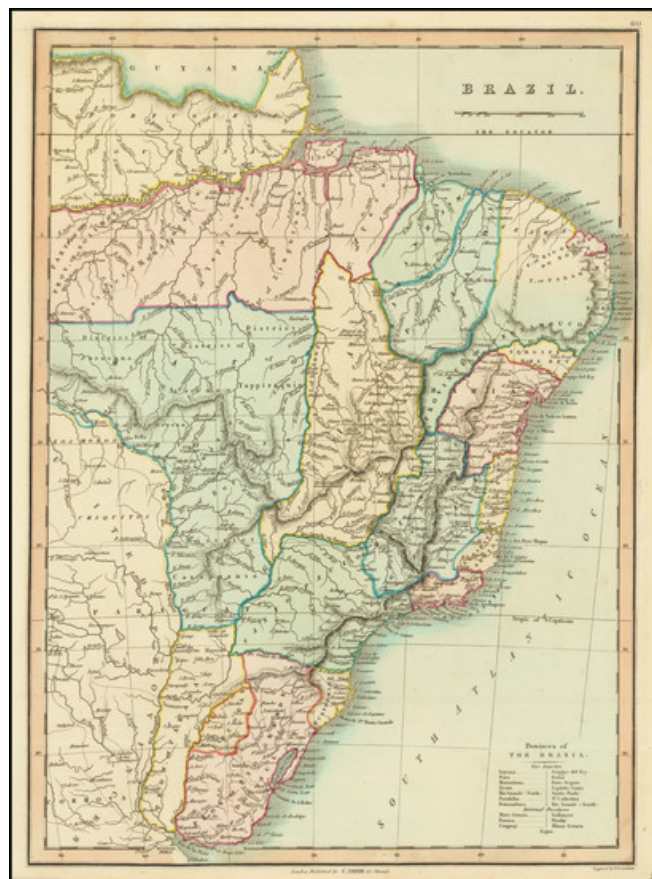

Barry Lawrence Ruderman Antique Maps Inc.

7407 La Jolla Boulevard
La Jolla, CA 92037

www.raremaps.com

(858) 551-8500
blr@raremaps.com

Brazil

Stock#: 73574
Map Maker: Smith
Date: 1816 circa
Place: London
Color: Hand Colored
Condition: VG
Size: 10.5 x 14 inches
Price: SOLD

Description:

Detailed map of Brazil, published in the first part of the 19th Century.

The map was printed at a time when the capital of Portugal was still Rio de Janeiro in Brazil.

Detailed Condition: