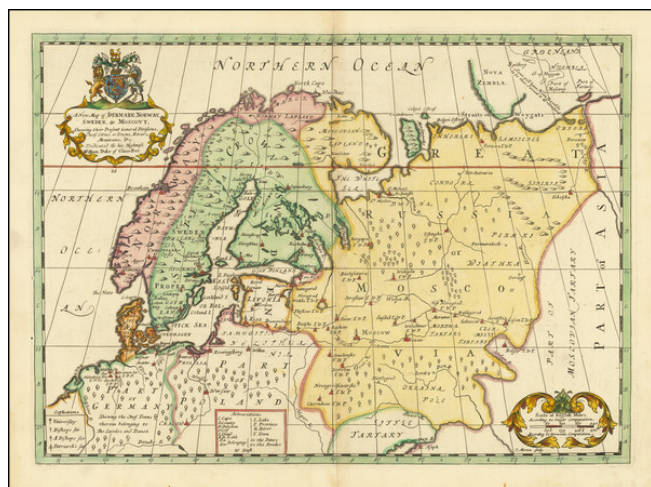

Barry Lawrence Ruderman Antique Maps Inc.

7407 La Jolla Boulevard
La Jolla, CA 92037

www.raremaps.com

(858) 551-8500
blr@raremaps.com

A New Map of Denmark, Norway, Sweden & Moscovy, Shewing their Present General Divisions, Chief Cities or Towns, Rivers, Mountains, &c.

Stock#: 73573
Map Maker: Wells
Date: 1700
Place: Oxford
Color: Hand Colored
Condition: VG+
Size: 20 x 14.5 inches
Price: \$ 495.00

Description:

Decorative map of Scandinavia and Russia at the beginning of the 18th Century.

This map was part of an atlas dedicated to the Duke of Gloucester, who was then attending school in Oxford.

English coat of arms and decorative cartouche.

Detailed Condition:

Minor centerfold tone.