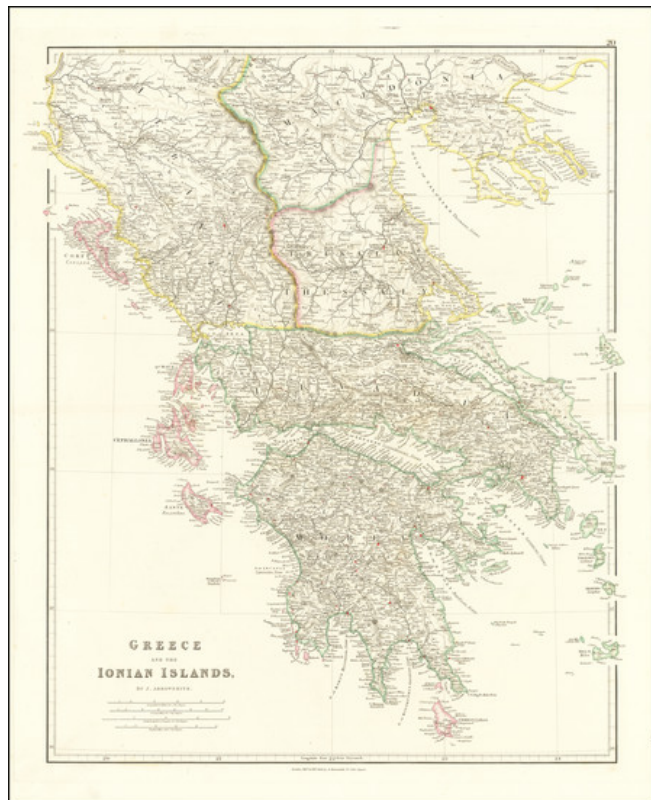

Barry Lawrence Ruderman Antique Maps Inc.

7407 La Jolla Boulevard
La Jolla, CA 92037

www.raremaps.com

(858) 551-8500
blr@raremaps.com

Greece and the Ionian Islands . . .

Stock#: 73541
Map Maker: Arrowsmith
Date: 1840
Place: London
Color: Outline Color
Condition: VG+
Size: 20 x 23.5 inches
Price: \$ 195.00

Description:

Attractive map of Greece and the Ionian Islands, prior to the consolidation of the Island into the Greek nation.

The map appeared in John Arrowsmith's *London Atlas*.

Detailed Condition: