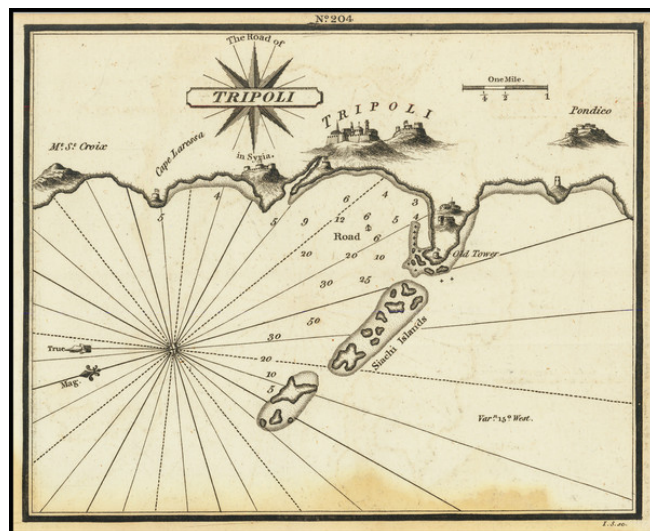

## [Tripoli / Lebanon] The Road of Tripoli in Syria

**Stock#:** 73527  
**Map Maker:** Heather  
**Date:** 1802  
**Place:** London  
**Color:** Uncolored  
**Condition:** VG  
**Size:** 7 x 6 inches  
**Price:** SOLD

### Description:

Rare antique engraved chart of Tripoli, in Northern Syria, published by William Heather in London.

The chart is oriented with east at the top. It includes soundings, some topographical features and anchorages.

### Rarity

The charts from Heather's *New Mediterranean Pilot* . . . are extremely rare on the market. This is the first example of the chart we have ever seen.