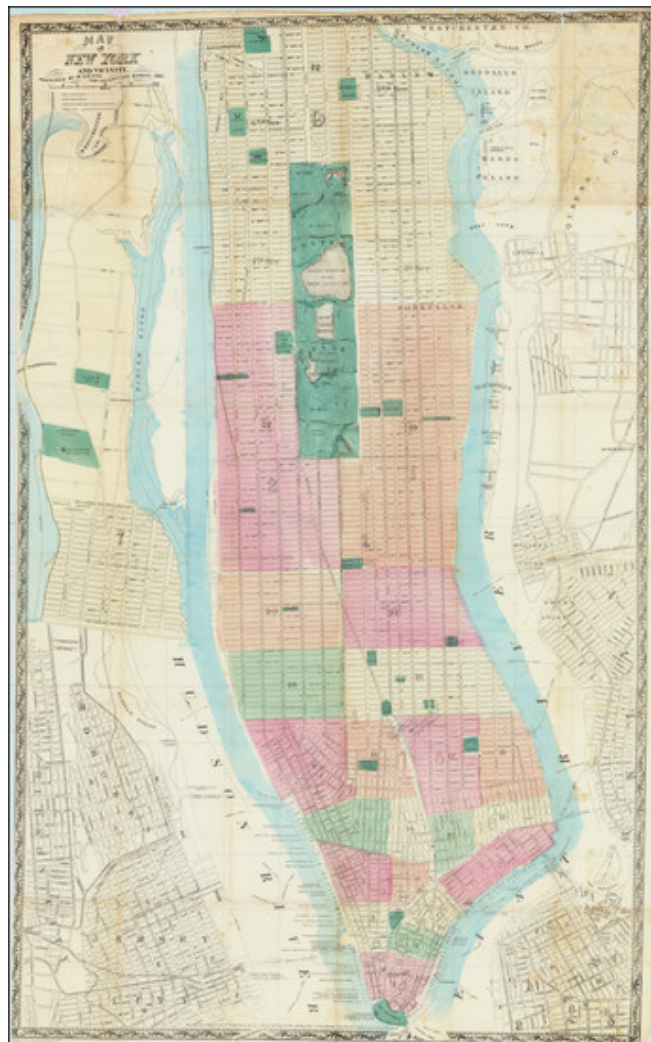

**Barry Lawrence Ruderman
Antique Maps Inc.**

7407 La Jolla Boulevard
La Jolla, CA 92037

www.raremaps.com

(858) 551-8500
blr@raremaps.com

Map of New York and Vicinity. Prepared by M. Dripps for Valentine's Manual, 1865

Stock#: 73502
Map Maker: Dripps
Date: 1865
Place: New York
Color: Hand Colored
Condition: VG
Size: 21 x 34 inches
Price: \$ 575.00

Description:

New York City, colored by Wards.

A detailed map of Manhattan and vicinity, extending north to 131st Street.

Numerous roads, parks and other features are noted.

Detailed Condition:

**Barry Lawrence Ruderman
Antique Maps Inc.**

7407 La Jolla Boulevard
La Jolla, CA 92037

www.raremaps.com

(858) 551-8500
blr@raremaps.com

Map of New York and Vicinity. Prepared by M. Dripps for Valentine's Manual, 1865

Minor discoloration on several panels. Some minor foxing and fold splits.