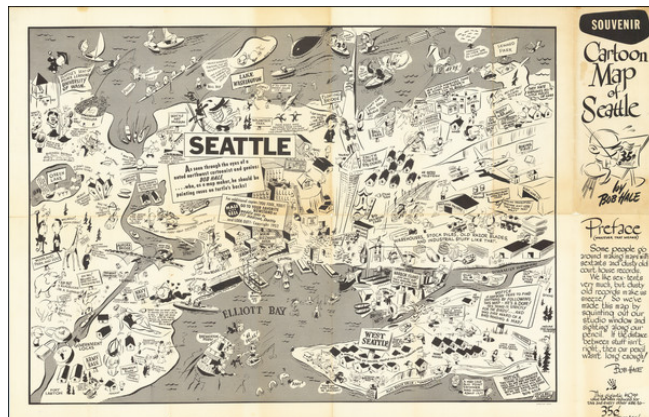

Barry Lawrence Ruderman Antique Maps Inc.

7407 La Jolla Boulevard
La Jolla, CA 92037

www.raremaps.com

(858) 551-8500
blr@raremaps.com

Souvenir Cartoon Map of Seattle by Bob Hale

Stock#: 73500
Map Maker: Hale

Date: 1952
Place: Seattle
Color: Uncolored
Condition: VG
Size: 28 x 20 inches Map Only

Price: \$ 875.00

Description:

Entertaining pictorial map of Seattle, published by "the Cartooning Weatherman", Bob Hale.

The map is filled with humorous vignettes illustrating Seattle. Captioned "Seattle As seen through the eyes of a noted northwest cartoonist and genius: Bob Hale . . .who, as a mapmaker, he should be painting roses on turtle's backs!"

Oriented with east at the top, the map is filled with local humor and ephemera,

Bob Hale was Seattle's first TV Weatherman, first appearing on KING TV in September 1951. Previously an artist and sign painter, Hale sketched weather vignettes for Seattle News, at a time when KING TV was the only TV station west of Minneapolis and north of Los Angeles, with a prospective viewership of about 2,000 households. Hale remained on KING TV for 12 years, before relocating to San Diego for a two year hiatus, before returning to Seattle in 1964.