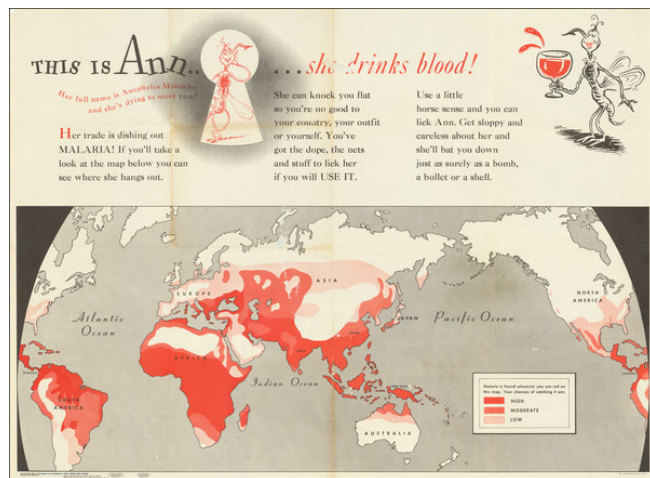

Stock#: 73499
Map Maker: Geisel / Newsmap
Date: 1943
Place: Washington, D.C.
Color: Color
Condition: VG
Size: 47 x 34.5 inches Whole Sheet
Price: \$ 1,800.00

Description:

Malaria and the Artwork of Dr. Seuss

Iconic U.S. Army poster map, published to inform American troops regarding the risks of malaria in certain regions of theaters of war.

The map is perhaps most remarkable for its early introduction of the work on Army Captain Theodor Geisel, the author and illustrator who would soon become known as Dr. Seuss.

The character Ann was a play on Anopheles, the Latin name for the malaria transmitting mosquito, noting that "She [Ann] can knock you flat so you're no good to your country, your outfit or yourself. You've got the dope, the nets and stuff to lick her if you will USE IT."

7407 La Jolla Boulevard
La Jolla, CA 92037

www.raremaps.com

(858) 551-8500
blr@raremaps.com

[World Map / Malaria / Dr. Seuss] This is Ann . . . She drinks blood!

Some abrasions in Central and northern Asia and minor discoloration along folds. Abrasions in title.