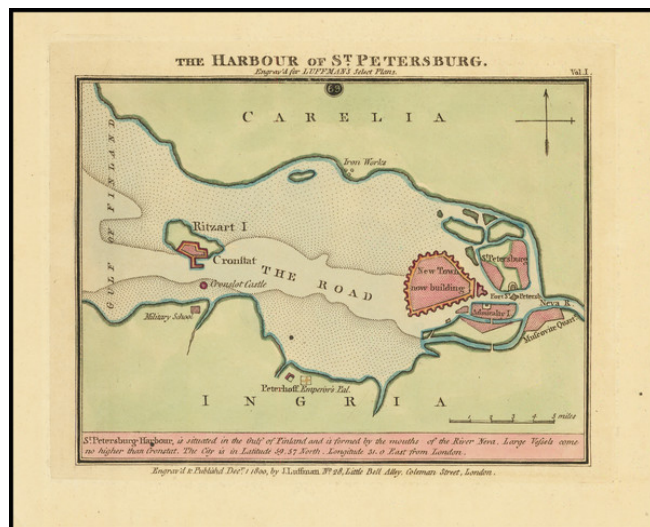

## The Harbour of St. Petersburg

**Stock#:** 73497  
**Map Maker:** Luffman

**Date:** 1800  
**Place:** London  
**Color:** Hand Colored  
**Condition:** VG+  
**Size:** 6 x 5 inches

**Price:** SOLD

### Description:

Rare plan of St. Petersburg Harbor, in striking full original publisher's color.

Shows the new town "now building", as well as old St. Petersburg, Admiralty Island and Muscovite Quarter. The Cronslot Castle, Cronstate and Military school are also shown, as is the Emperor's Palace at Peterhoff.

### Rarity

The Luffman maps are very rare on the market. This is the first example of the map of Munich we have ever offered.