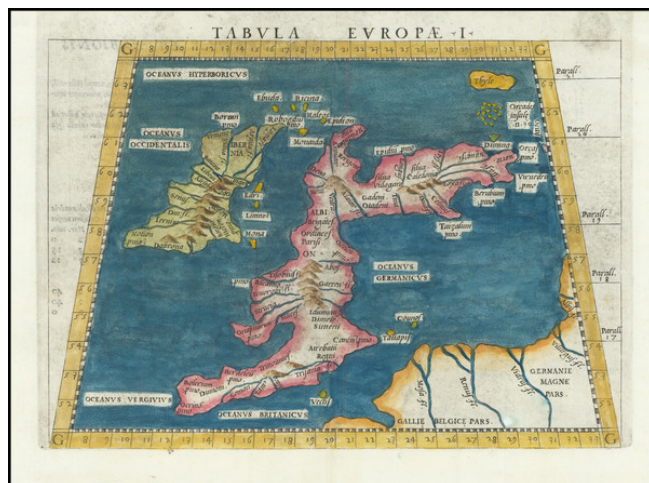

## Tabula Europae I [British Isles]

**Stock#:** 73396  
**Map Maker:** Ruscelli  
**Date:** 1561 circa  
**Place:** Venice  
**Color:** Uncolored  
**Condition:** VG  
**Size:** 10 x 7.5 inches  
**Price:** \$ 450.00

### Description:

Nice example of Ruscelli's map of the British Isles, based on Claudius Ptolemy.

The map first appeared in the 1561 edition of Ruscelli's edition of Ptolemy's *Geografia*.