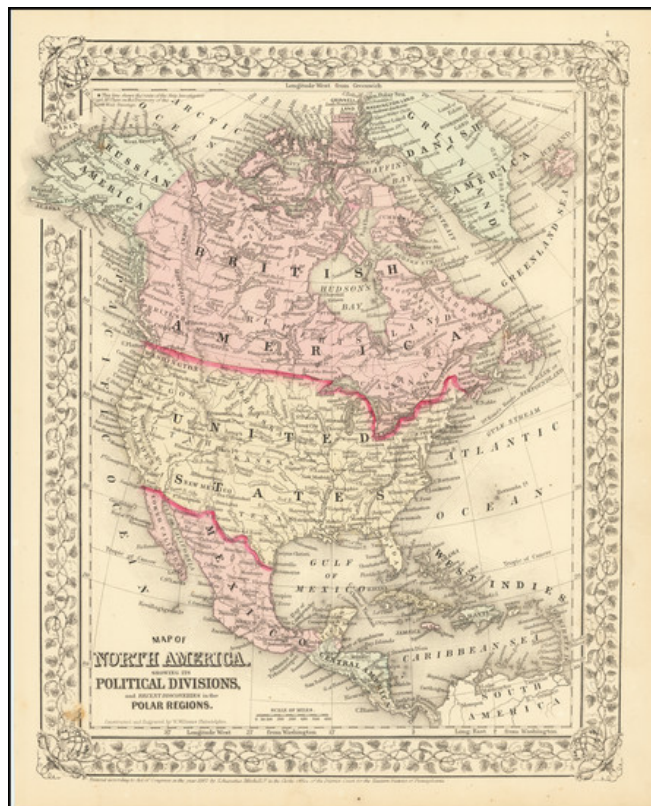

## Map of North America Showing Its Political Divisions, and Recent Discoveries in the Polar Regions.

**Stock#:** 73378  
**Map Maker:** Mitchell Jr.  
**Date:** 1867  
**Place:** Philadelphia  
**Color:** Hand Colored  
**Condition:** VG+  
**Size:** 11 x 13 inches  
**Price:** \$ 125.00

### Description:

Decorative map of North America, colored by country.

Shows recent discoveries in Russian America, including McClure's northwest passage aboard the Investigator. Locates cities, rivers, mountains, forts, lakes, etc.

Decorative border.