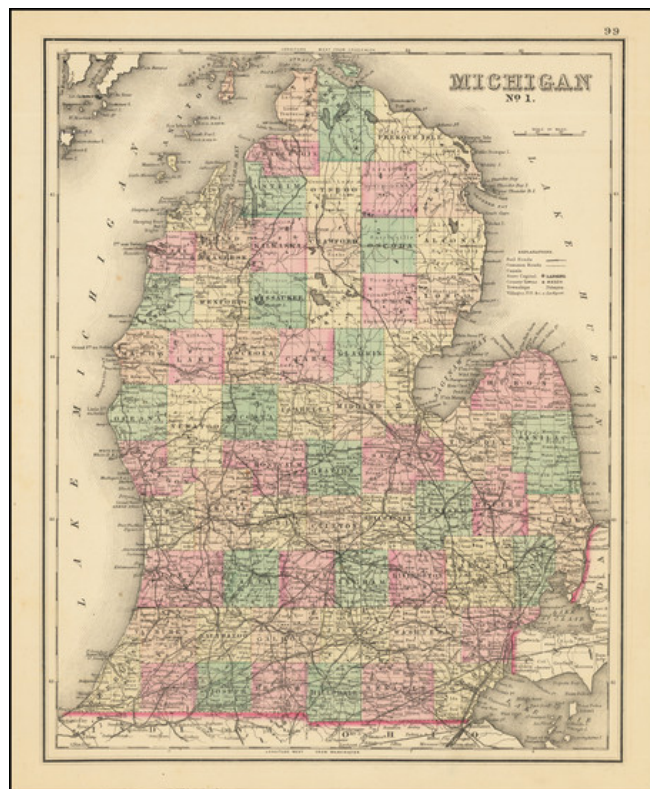

Barry Lawrence Ruderman Antique Maps Inc.

7407 La Jolla Boulevard
La Jolla, CA 92037

www.raremaps.com

(858) 551-8500
blr@raremaps.com

Michigan

Stock#: 73376
Map Maker: Gray
Date: 1875
Place: New York
Color: Hand Colored
Condition: VG+
Size: 12 x 15 inches
Price: \$ 125.00

Description:

Remarkable map of Michigan, hand colored by county.

Shows towns, roads, rivers, lakes, mountains, forts, railroad lines, etc.

Detailed Condition: