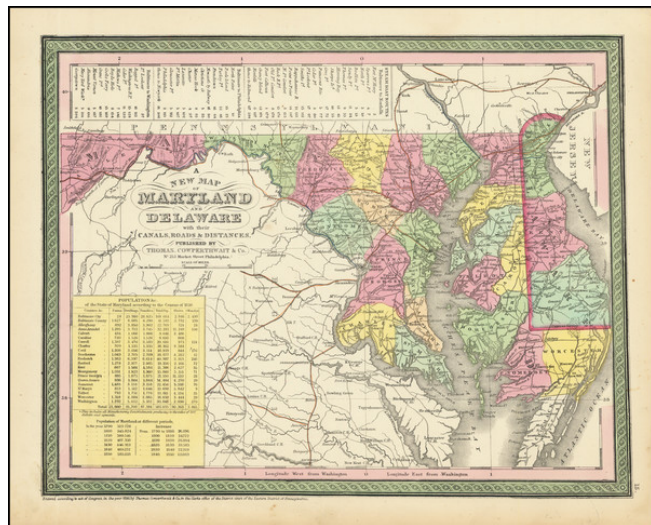

Barry Lawrence Ruderman Antique Maps Inc.

7407 La Jolla Boulevard
La Jolla, CA 92037

www.raremaps.com

(858) 551-8500
blr@raremaps.com

A New Map Of Maryland and Delaware with their Canals, Roads, Distances

Stock#: 73373
Map Maker: Thomas, Cowperthwait & Co.
Date: 1854
Place: Philadelphia
Color: Hand Colored
Condition: VG+
Size: 14.5 x 11.5 inches
Price: \$ 125.00

Description:

Detailed and interesting map of Maryland and Delaware, published by Thomas Cowperthwait & Co.

The map is hand colored by county and showing towns, rivers, bays, lakes, railroads, roads, distances, etc.

Tables of Steam Boat Routes and distances.

Detailed Condition: