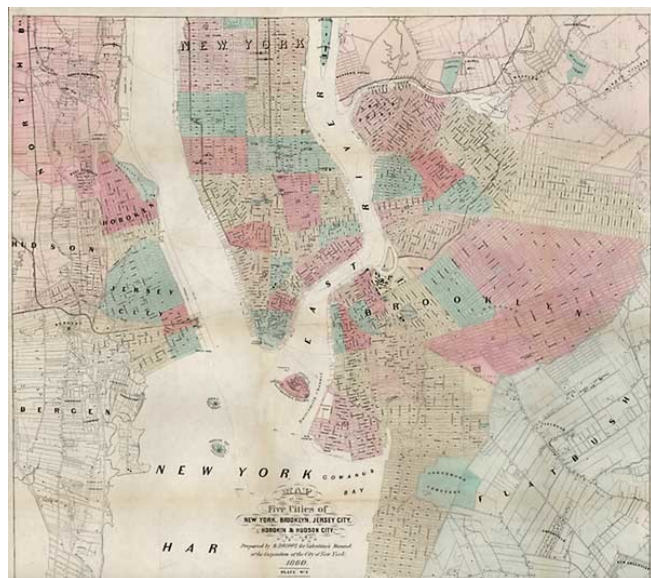

## Map of the Five Cities of New York, Brooklyn, Jersey City, Hoboken & Hudson City... 1860...

**Stock#:** 7336  
**Map Maker:** Dripps  
**Date:** 1860  
**Place:** New York  
**Color:** Hand Colored  
**Condition:** VG  
**Size:** 28 x 25 inches  
**Price:** SOLD

### Description:

Highly detailed map of New York City and Vicinity, extending from Hunter's Point and Middle Village to Flatbush and to Bergen & North Bergen and 62nd Street in Manhattan. A nice example, flattened and archivally backed with Japan Paper, with ample margins for framing. One of the best large format maps of NYC and Vicinity. Colored by wards. Identifies streets, wharfs, rail lines, buildings, parks, public buildings, ferry lines, islands, and a host of other details.