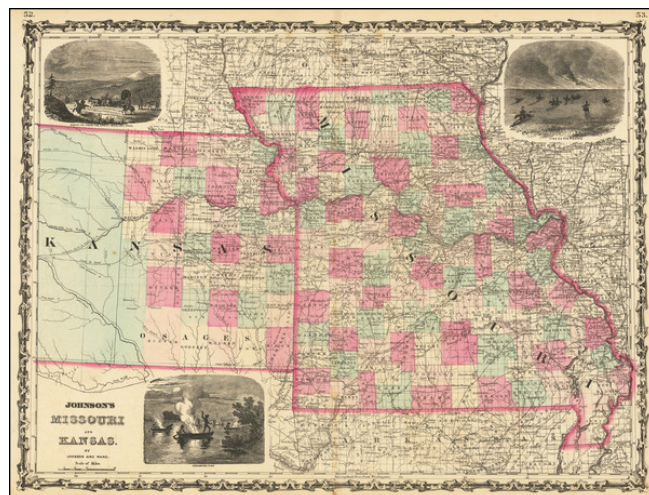

Barry Lawrence Ruderman Antique Maps Inc.

7407 La Jolla Boulevard
La Jolla, CA 92037

www.raremaps.com

(858) 551-8500
blr@raremaps.com

Johnson's Missouri and Kansas

Stock#: 73339
Map Maker: Johnson & Ward
Date: 1862
Place: New York
Color: Hand Colored
Condition: VG+
Size: 23 x 17 inches
Price: SOLD

Description:

Decorative map of Missouri and Kansas, colored by counties, published by Johnson & Ward.

Includes large decorative vignettes of a fire on the prairie with horse mounted Indians, the Santa Fe Trail and spear fishing Indians.

Shows towns, counties, townships, roads, railroads, rivers, forts, Indian Tribes, etc.

One of the best atlas maps of the period.

Detailed Condition: