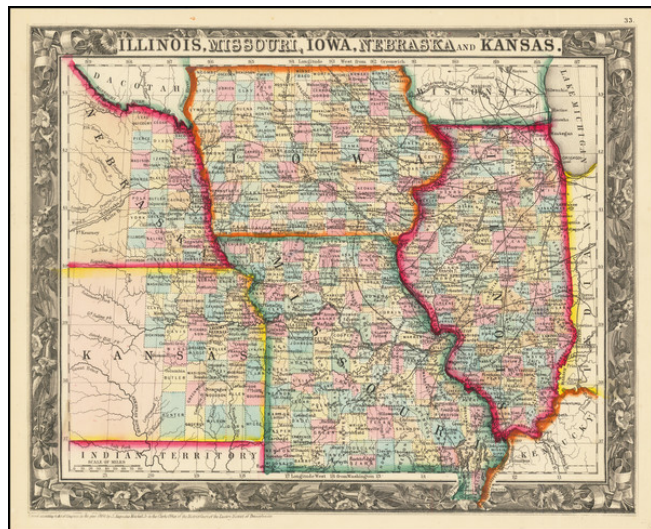

Barry Lawrence Ruderman Antique Maps Inc.

7407 La Jolla Boulevard
La Jolla, CA 92037

www.raremaps.com

(858) 551-8500
blr@raremaps.com

Illinois, Missouri, Iowa, Nebraska and Kansas

Stock#: 73338
Map Maker: Mitchell Jr.
Date: 1860
Place: Philadelphia
Color: Hand Colored
Condition: VG+
Size: 13.5 x 10.5 inches
Price: \$ 145.00

Description:

Rare map of the Midwest and part of the Plains region, which appeared in the first edition of SA Mitchell Jr's New General Atlas.

The map is colored by counties and shows towns, rivers, railroads, lakes, forts and other details.