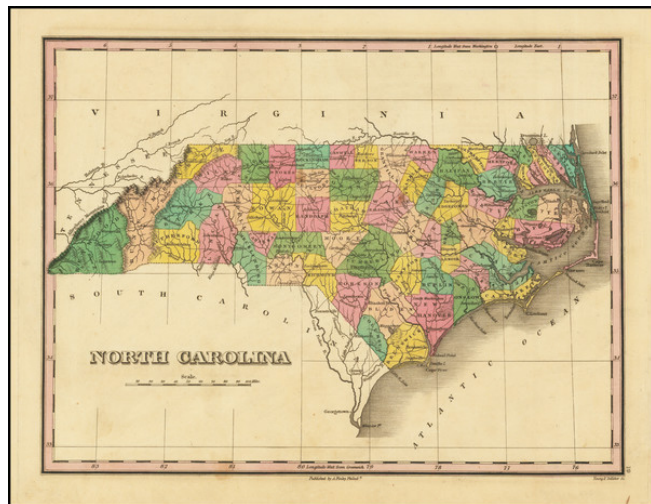

Barry Lawrence Ruderman Antique Maps Inc.

7407 La Jolla Boulevard
La Jolla, CA 92037

www.raremaps.com

(858) 551-8500
blr@raremaps.com

North Carolina

Stock#: 73337
Map Maker: Finley
Date: 1823
Place: Philadelphia
Color: Hand Colored
Condition: VG+
Size: 11 x 8.5 inches
Price: \$ 245.00

Description:

Striking map of the state from Anthony Finley's General Atlas.

The map is hand-colored by counties and shows towns, roads, rivers, mountains and other geographical features.

The map shows early county configurations.