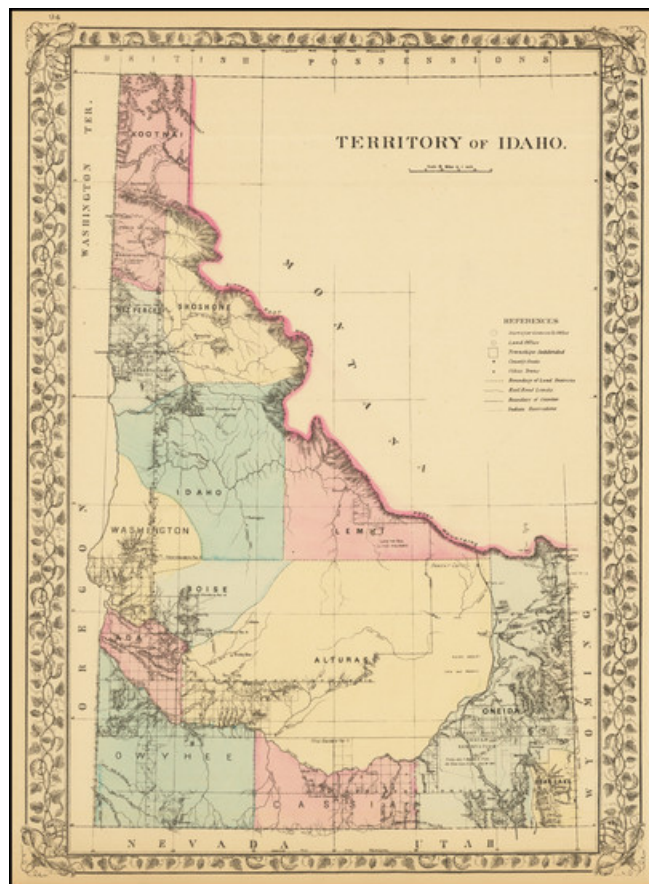

Barry Lawrence Ruderman Antique Maps Inc.

7407 La Jolla Boulevard
La Jolla, CA 92037

www.raremaps.com

(858) 551-8500
blr@raremaps.com

Territory of Idaho

Stock#: 73336
Map Maker: Mitchell Jr.
Date: 1878
Place: Philadelphia
Color: Hand Colored
Condition: VG+
Size: 10.5 x 14.5 inches
Price: \$ 245.00

Description:

A wonderful early map of Idaho, one of the earliest to appear in a Commercial Atlas.

Only 13 counties are shown. Some minor Township surveying illustrated, along with towns, mountains, rivers, Indian Reservations, Forts, and the Rocky Desert of Lava and Basalt.

The earliest obtainable map of Idaho Territory to appear in a Commercial atlas.

Detailed Condition: