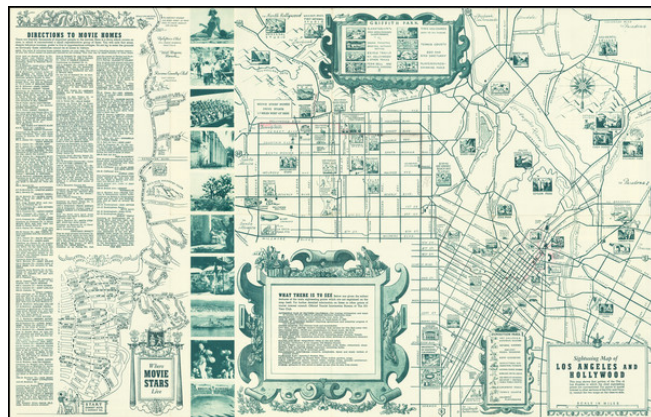

Barry Lawrence Ruderman Antique Maps Inc.

7407 La Jolla Boulevard
La Jolla, CA 92037

www.raremaps.com

(858) 551-8500
blr@raremaps.com

Sightseeing Map of Los Angeles and Hollywood / Where Movie Stars Live

Stock#: 73329
Map Maker: The All-Year Club of Southern California
Date: 1937
Place: Los Angeles
Color: Color
Condition: VG+
Size: 33.5 x 21.5 inches Whole Sheet
Price: \$ 375.00

Description:

Lively tourist map of Los Angeles and surrounding region, with a separate map showing the location of the homes of the stars a the far right.

Prominent locations are identified with small vignettes and include Malibu Beach Colony, Universal City, Fossil Pits, Griffith Park, Lincoln Park, Occidental College, San Gabriel Canyon, Arabian Horse Farm, Rose Bowl, and even the Huntington Library and Art Gallery.

On the verso are two maps, One "Sightseeing map of Los Angeles and Hollywood" is a close up map showing downtown L.A. with vignette images designating prominent locations. On the right is a map "Where the movie stars live" which gives a directory to the stars that live there.